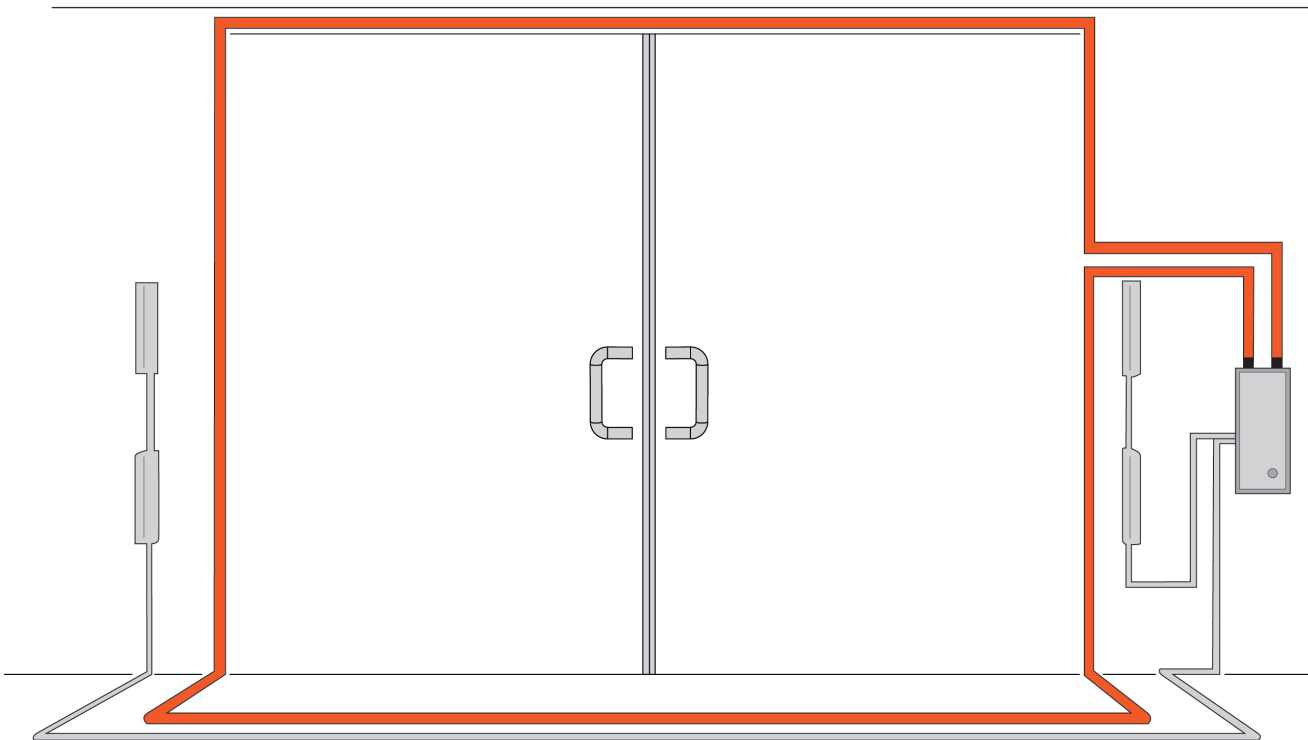

MTC AM LOOP SYSTEM

MTC AM Loop System is a concealed EAS System which is integrated into the wall or the door frame resulting actually invisible. The system full-fills the need of the retailers who do not want have EAS Antennas at the shops entrance. In addition to the usual ways, the detection of the shoplifter can be also done through remote alarm of optional silent alarm resulting in a 100% discreet system.

The system is fully digital and it automatically fits into any door size, no need of hardware adjustments.

The system includes several advanced features such as:

- Jammer alarm, to detect even the most professional thieves.
- Near tag alarm, to detect tagged items inconveniently places to close to the system.
- Green mode: to save energy during the night time

Technical specifications

MTC Loop System

Features

Extended Detection	✓
Jammer Alarm	✓
Near Tag Alarm	✓
Silent Alarm	✓
System Status	✓
Green Mode	✓
Relay Output	✓
RGB light	✓
Programmable sound and light	✓
Remote Maintenance	✓
Tuning Software	✓
Extended Connectivity	✓

✓ Standard / Optional

Specifications	TRX
Description	MTC AM Loop System
Dimensions box	46*18*5.5 cm
Dimensions Extenders	10.5*25*4 cm
Mains	110/220 V
Weight box/extenders	5 kg / 1.1 kg

Detection range	
Super Pencil	360*200 cm
DR Labels	200*200 cm